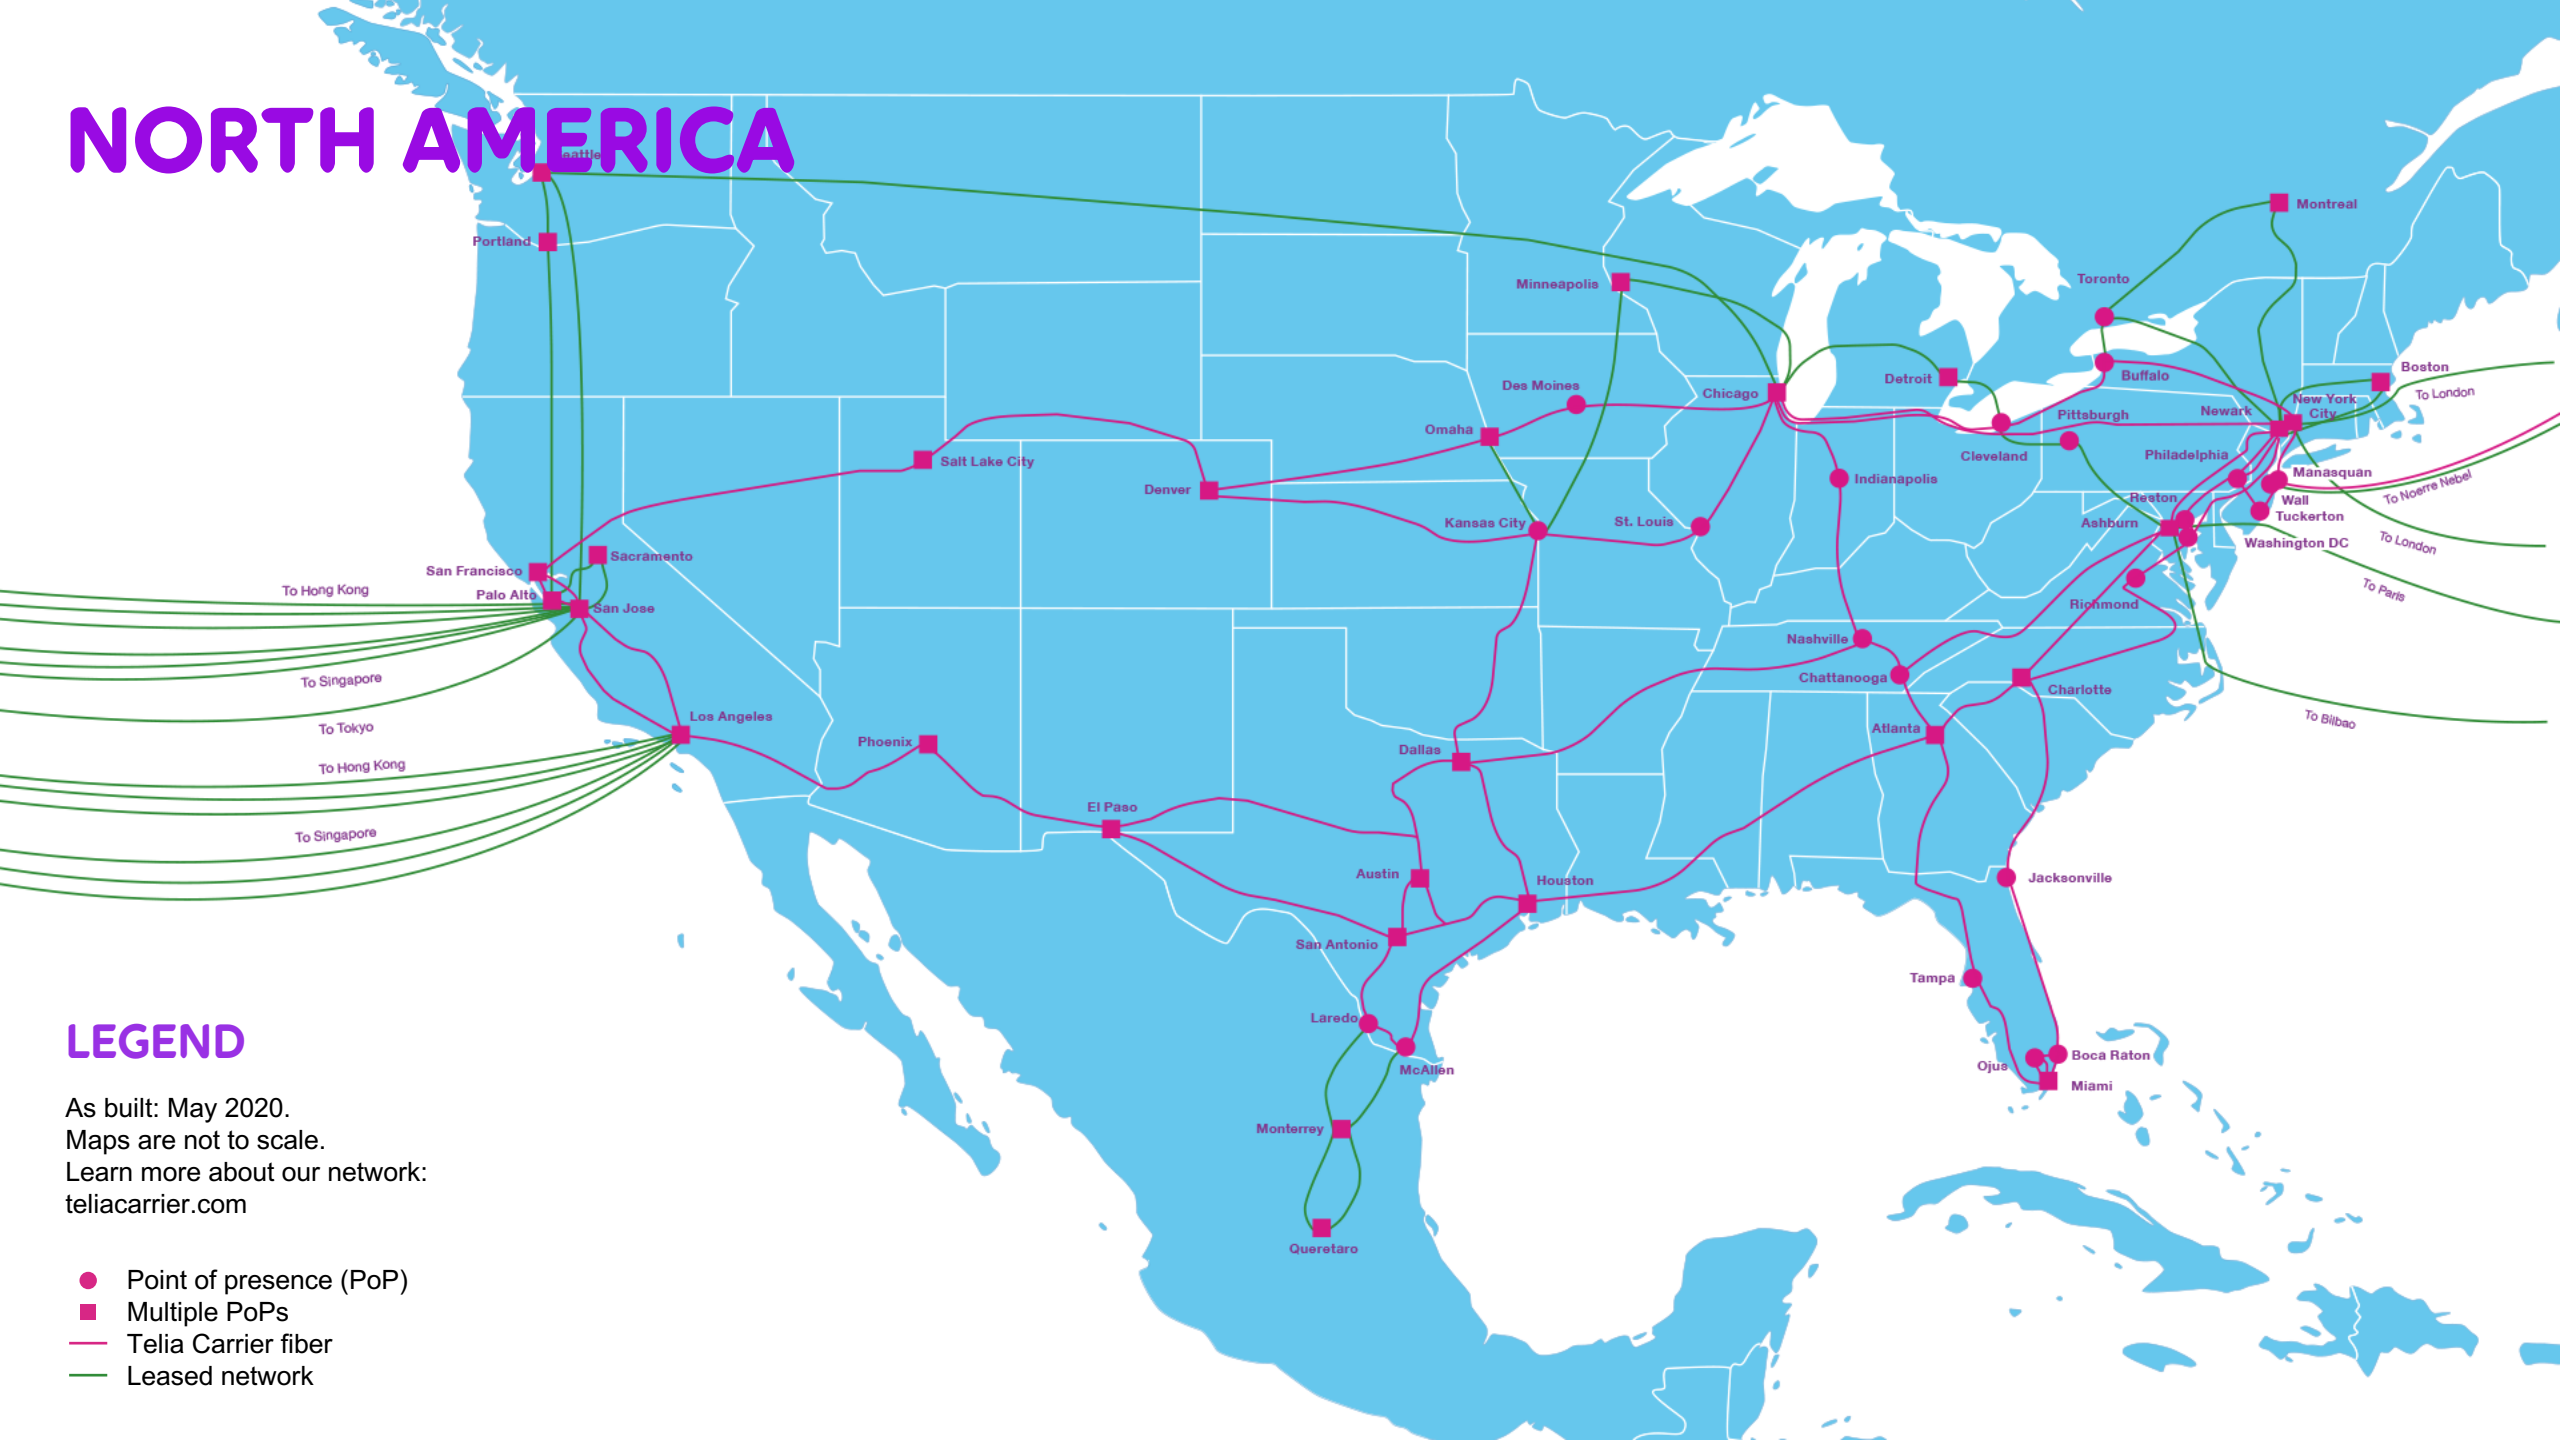

NORTH AMERICA

LEGEND

As built: May 2020.
Maps are not to scale.
Learn more about our network:
teliacarrier.com

- Point of presence (PoP)
- Multiple PoPs
- Telia Carrier fiber
- Leased network

OUR POPS IN NORTH AMERICA

Ashburn, VA

21715 Filigree Ct, Equinix
44272 Round Table Plaza, DRT
Guilford Drive 44664, Raging Wire
Guilford Drive 44610, Raging Wire

Atlanta, GA

56 Marietta St, DRT
250 Williams, DRT
180 Peachtree NW, Equinix
1033 Jefferson St, QTS
1003 Donnelly Avenue SW, EdgeConnex

Austin, TX

4100 Smith School Rd, Data Foundry
7301 Metropolis Drive, CyrusOne

Boca Raton, FL

4680 Conference Way South, Equinix

Boston, MA

1 Summer St, Markley Group
22 Linnell Circle, EdgeConnex

Buffalo, NY

Denver, CO

910 15th St, Coresite
910 15th St, MMR
11900 E Cornell Ave, Flexential

Des Moines, IA

666 Walnut St, Connect Des Moines

Detroit, MI

24660 Lahser Rd, 365 Data Centers
21005 Lahser Rd, EdgeConnex
24700 Northwestern Hwy, 123Net