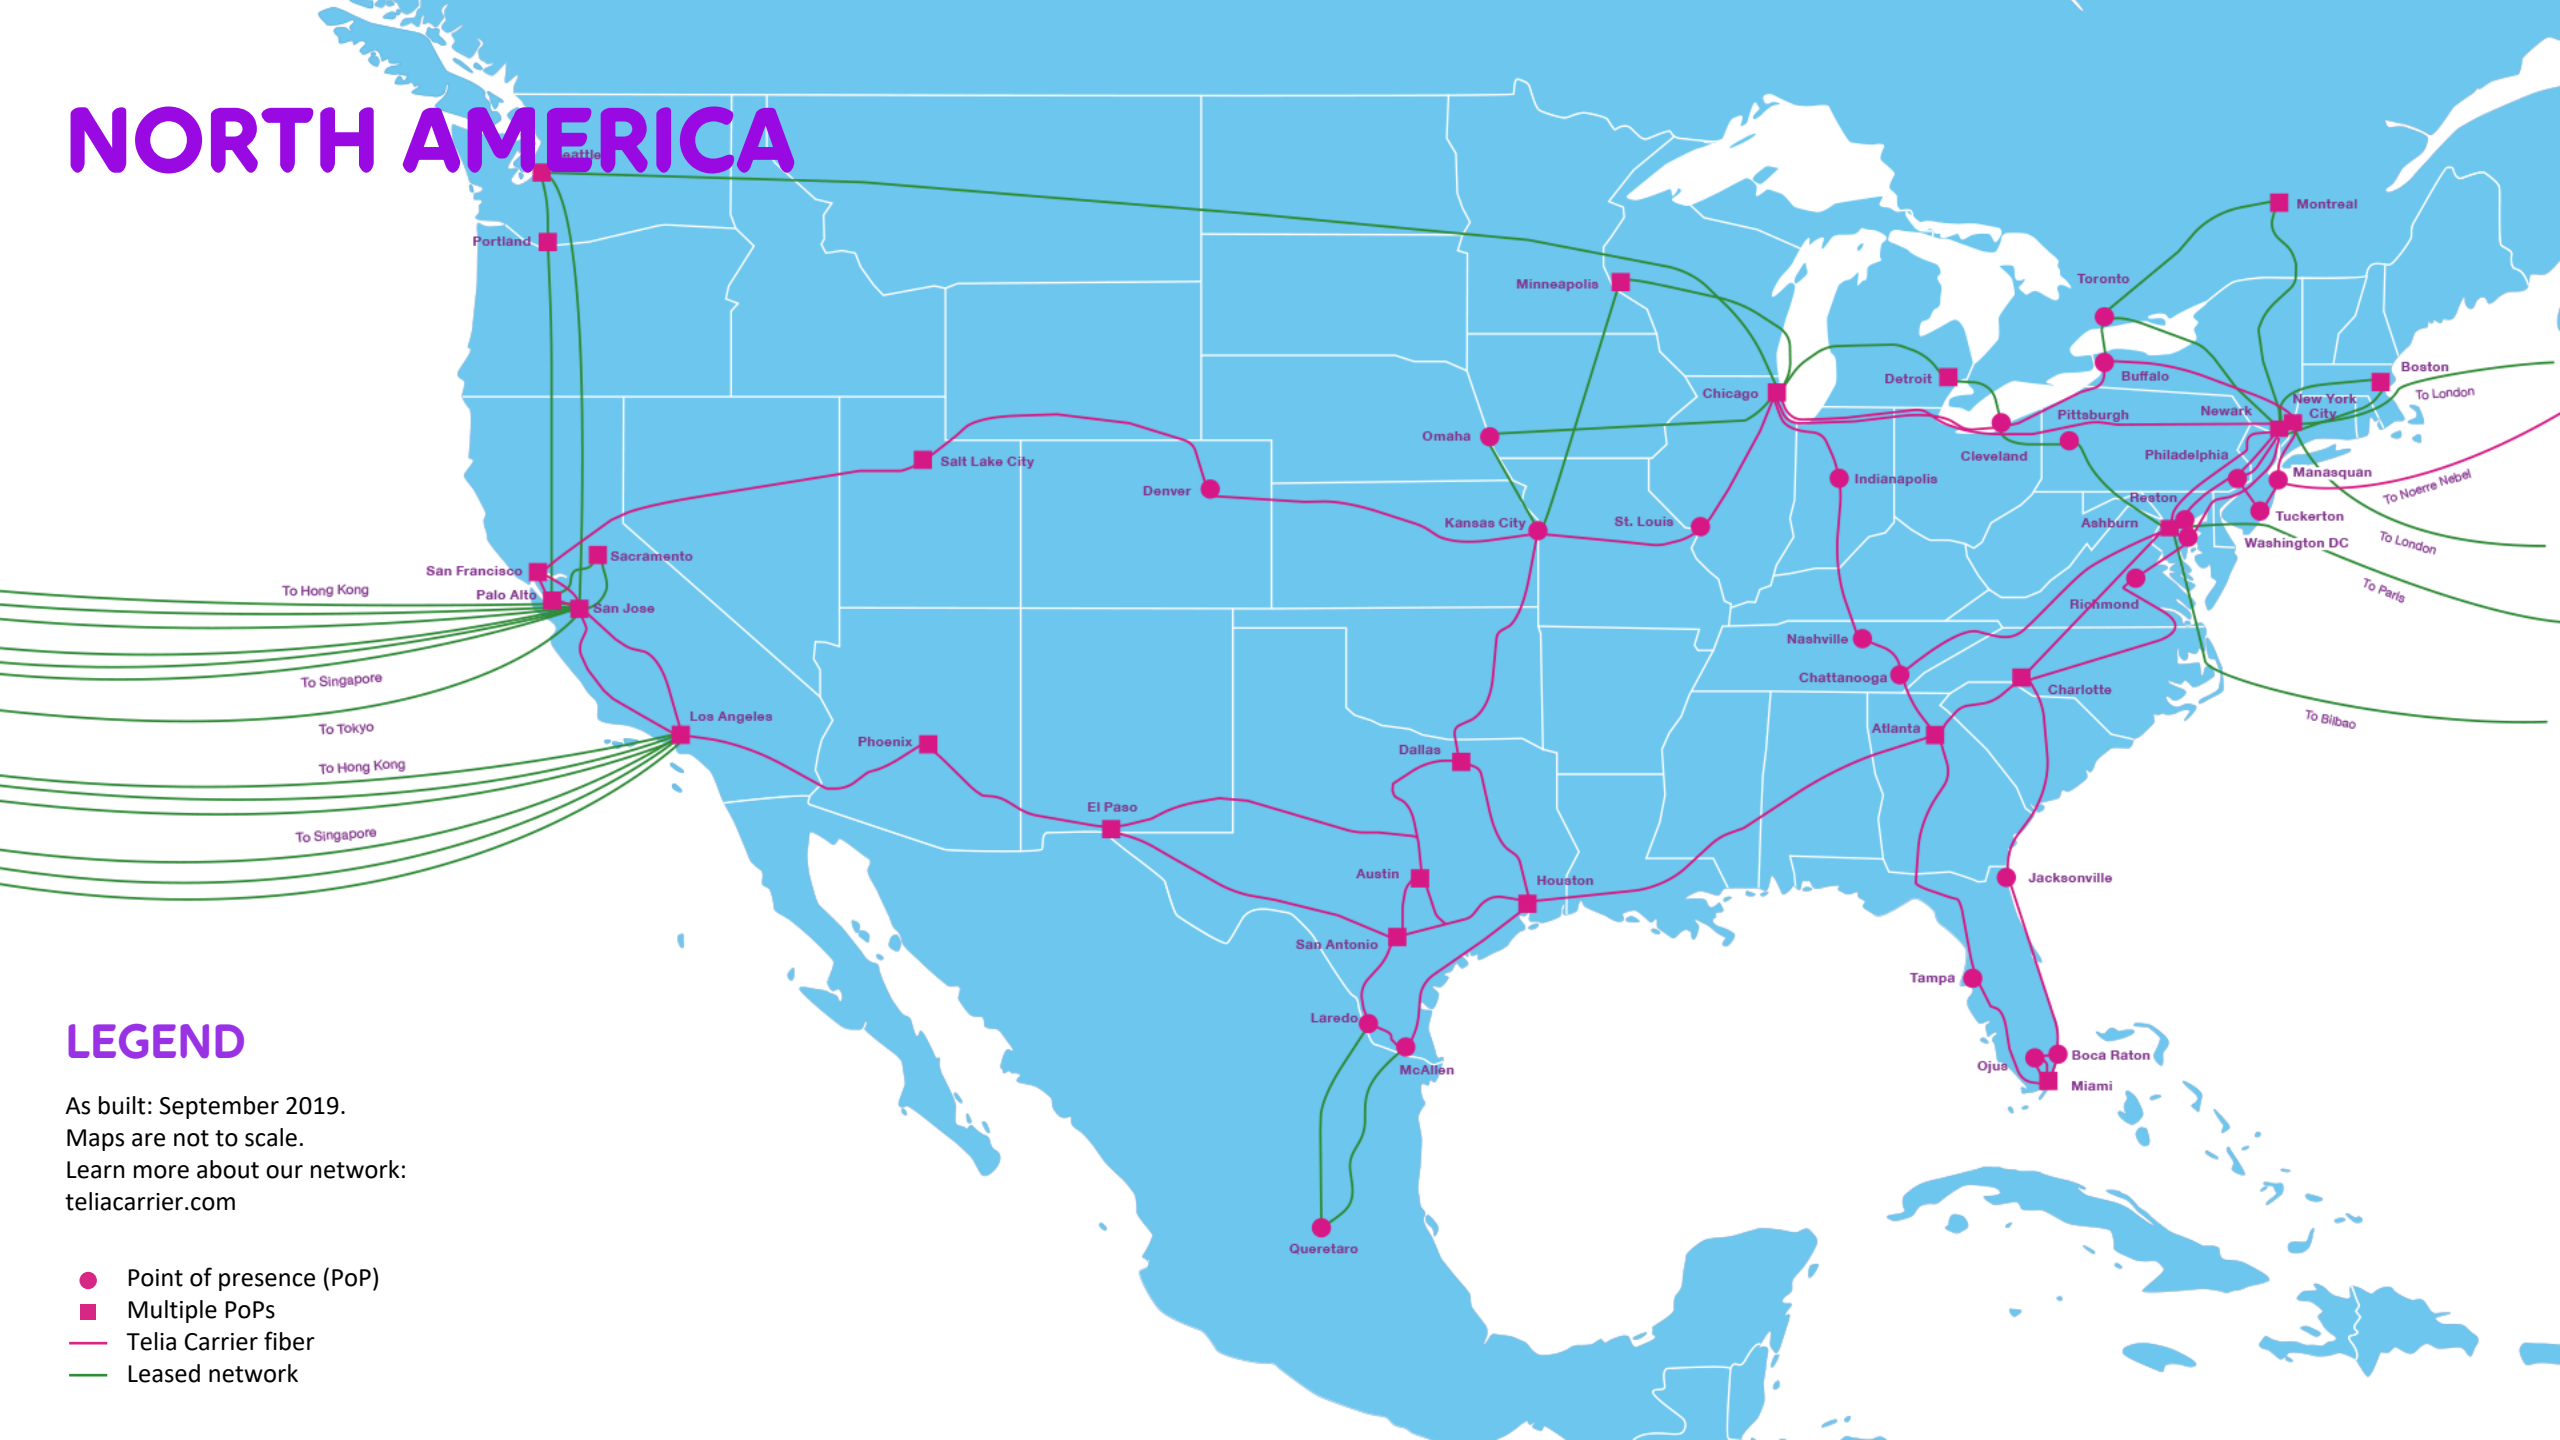

NORTH AMERICA

LEGEND

As built: September 2019.
Maps are not to scale.
Learn more about our network:
teliacarrier.com

- Point of presence (PoP)
- Multiple PoPs
- Telia Carrier fiber
- Leased network

OUR POPS IN NORTH AMERICA

Ashburn, VA

21715 Filigree Ct, Equinix
44272 Round Table Plaza, DRT
Guilford Drive 44664, Raging Wire
Guilford Drive 44610, Raging Wire

Atlanta, GA

56 Marietta St, DRT
180 Peachtree NW, Equinix
1033 Jefferson St, QTS
1003 Donnelly Avenue SW,
EdgeConnex

Austin, TX

4100 Smith School Rd, Data Foundry
7301 Metropolis Drive, CyrusOne

Boca Raton, FL

4680 Conference Way South, Equinix

Boston, MA

1 Summer St, Markley Group
22 Linnell Circle, EdgeConnex

Buffalo, NY

910 15th St, Coresite

Detroit, MI

24660 Lahser Rd, 365 Data Centers
21005 Lahser Rd, EdgeConnex
24700 Northwestern Hwy, 123Net

El Paso, TX

500 W Overland, CenturyLink
501 W Overland, Transtelco

Houston, TX