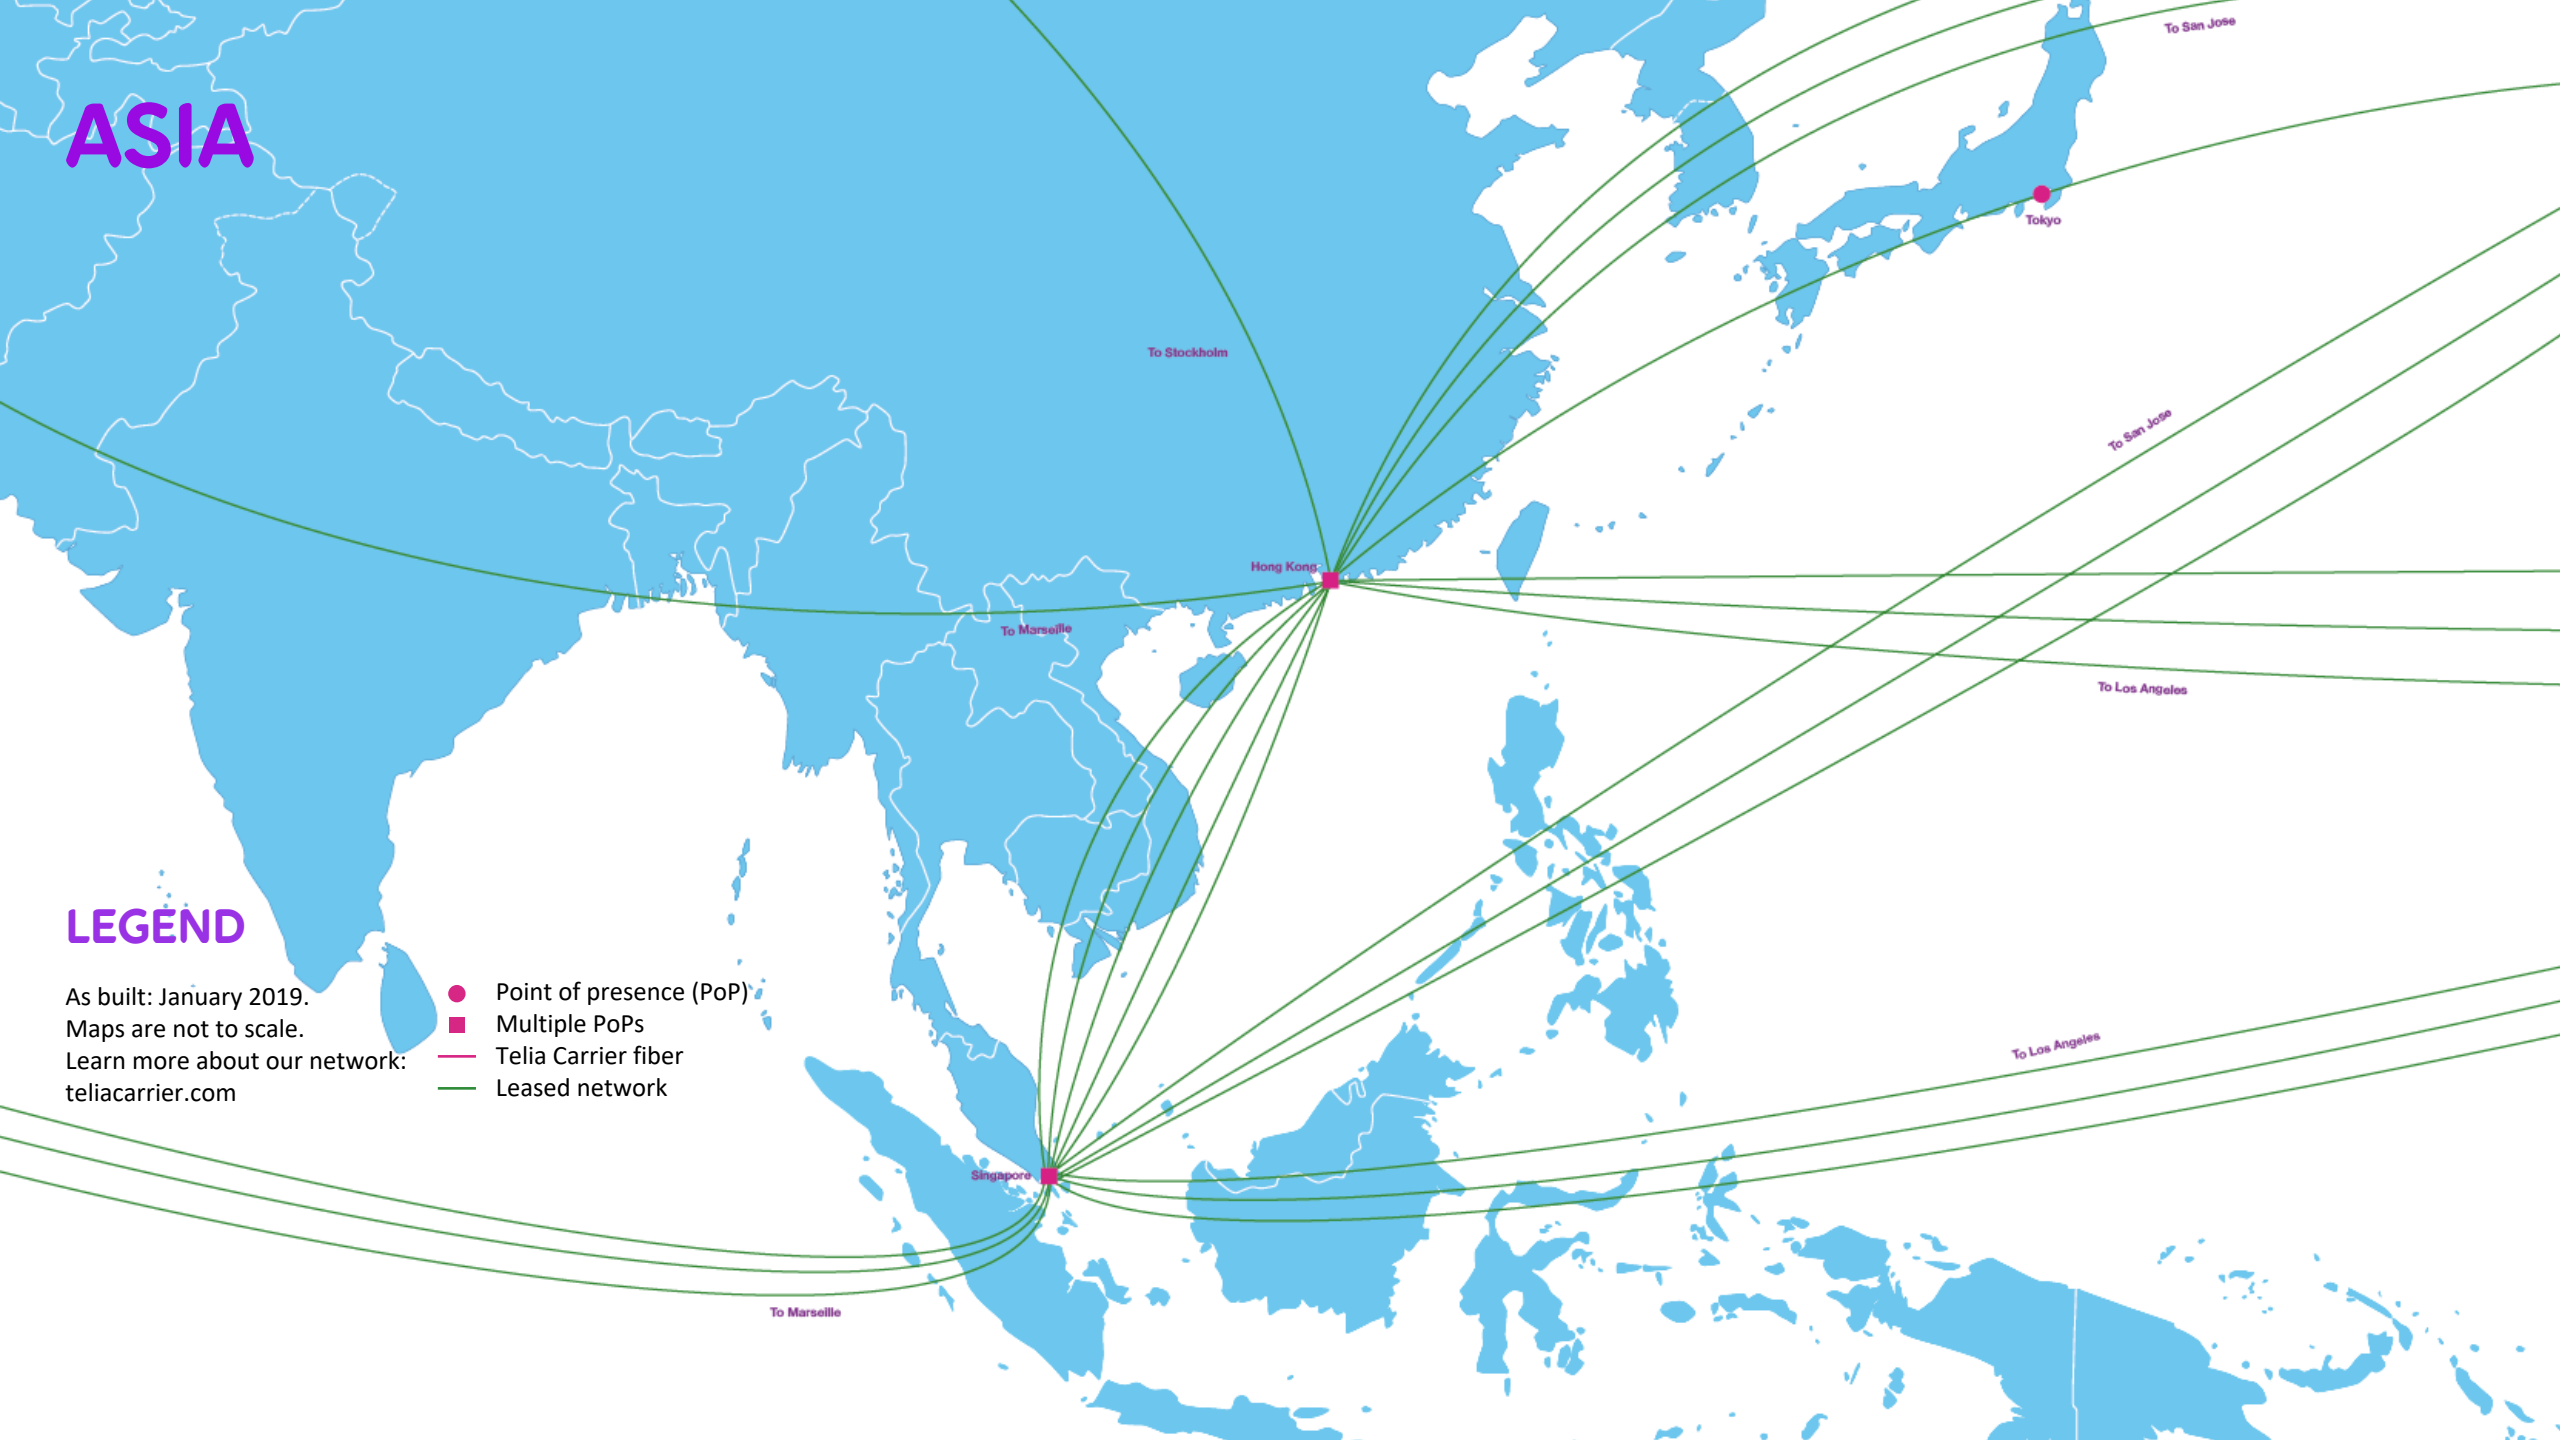

# ASIA

## LEGEND

As built: January 2019.

Maps are not to scale.

Learn more about our network:

[teliacarrier.com](http://teliacarrier.com)

- Point of presence (PoP)
- Multiple PoPs
- Telia Carrier fiber
- Leased network

# OUR PoPs IN ASIA

## **Singapore**

Block 20, Ayer Rajah Crescent, Equinix  
2 Tai Seng Avenue, Global Switch