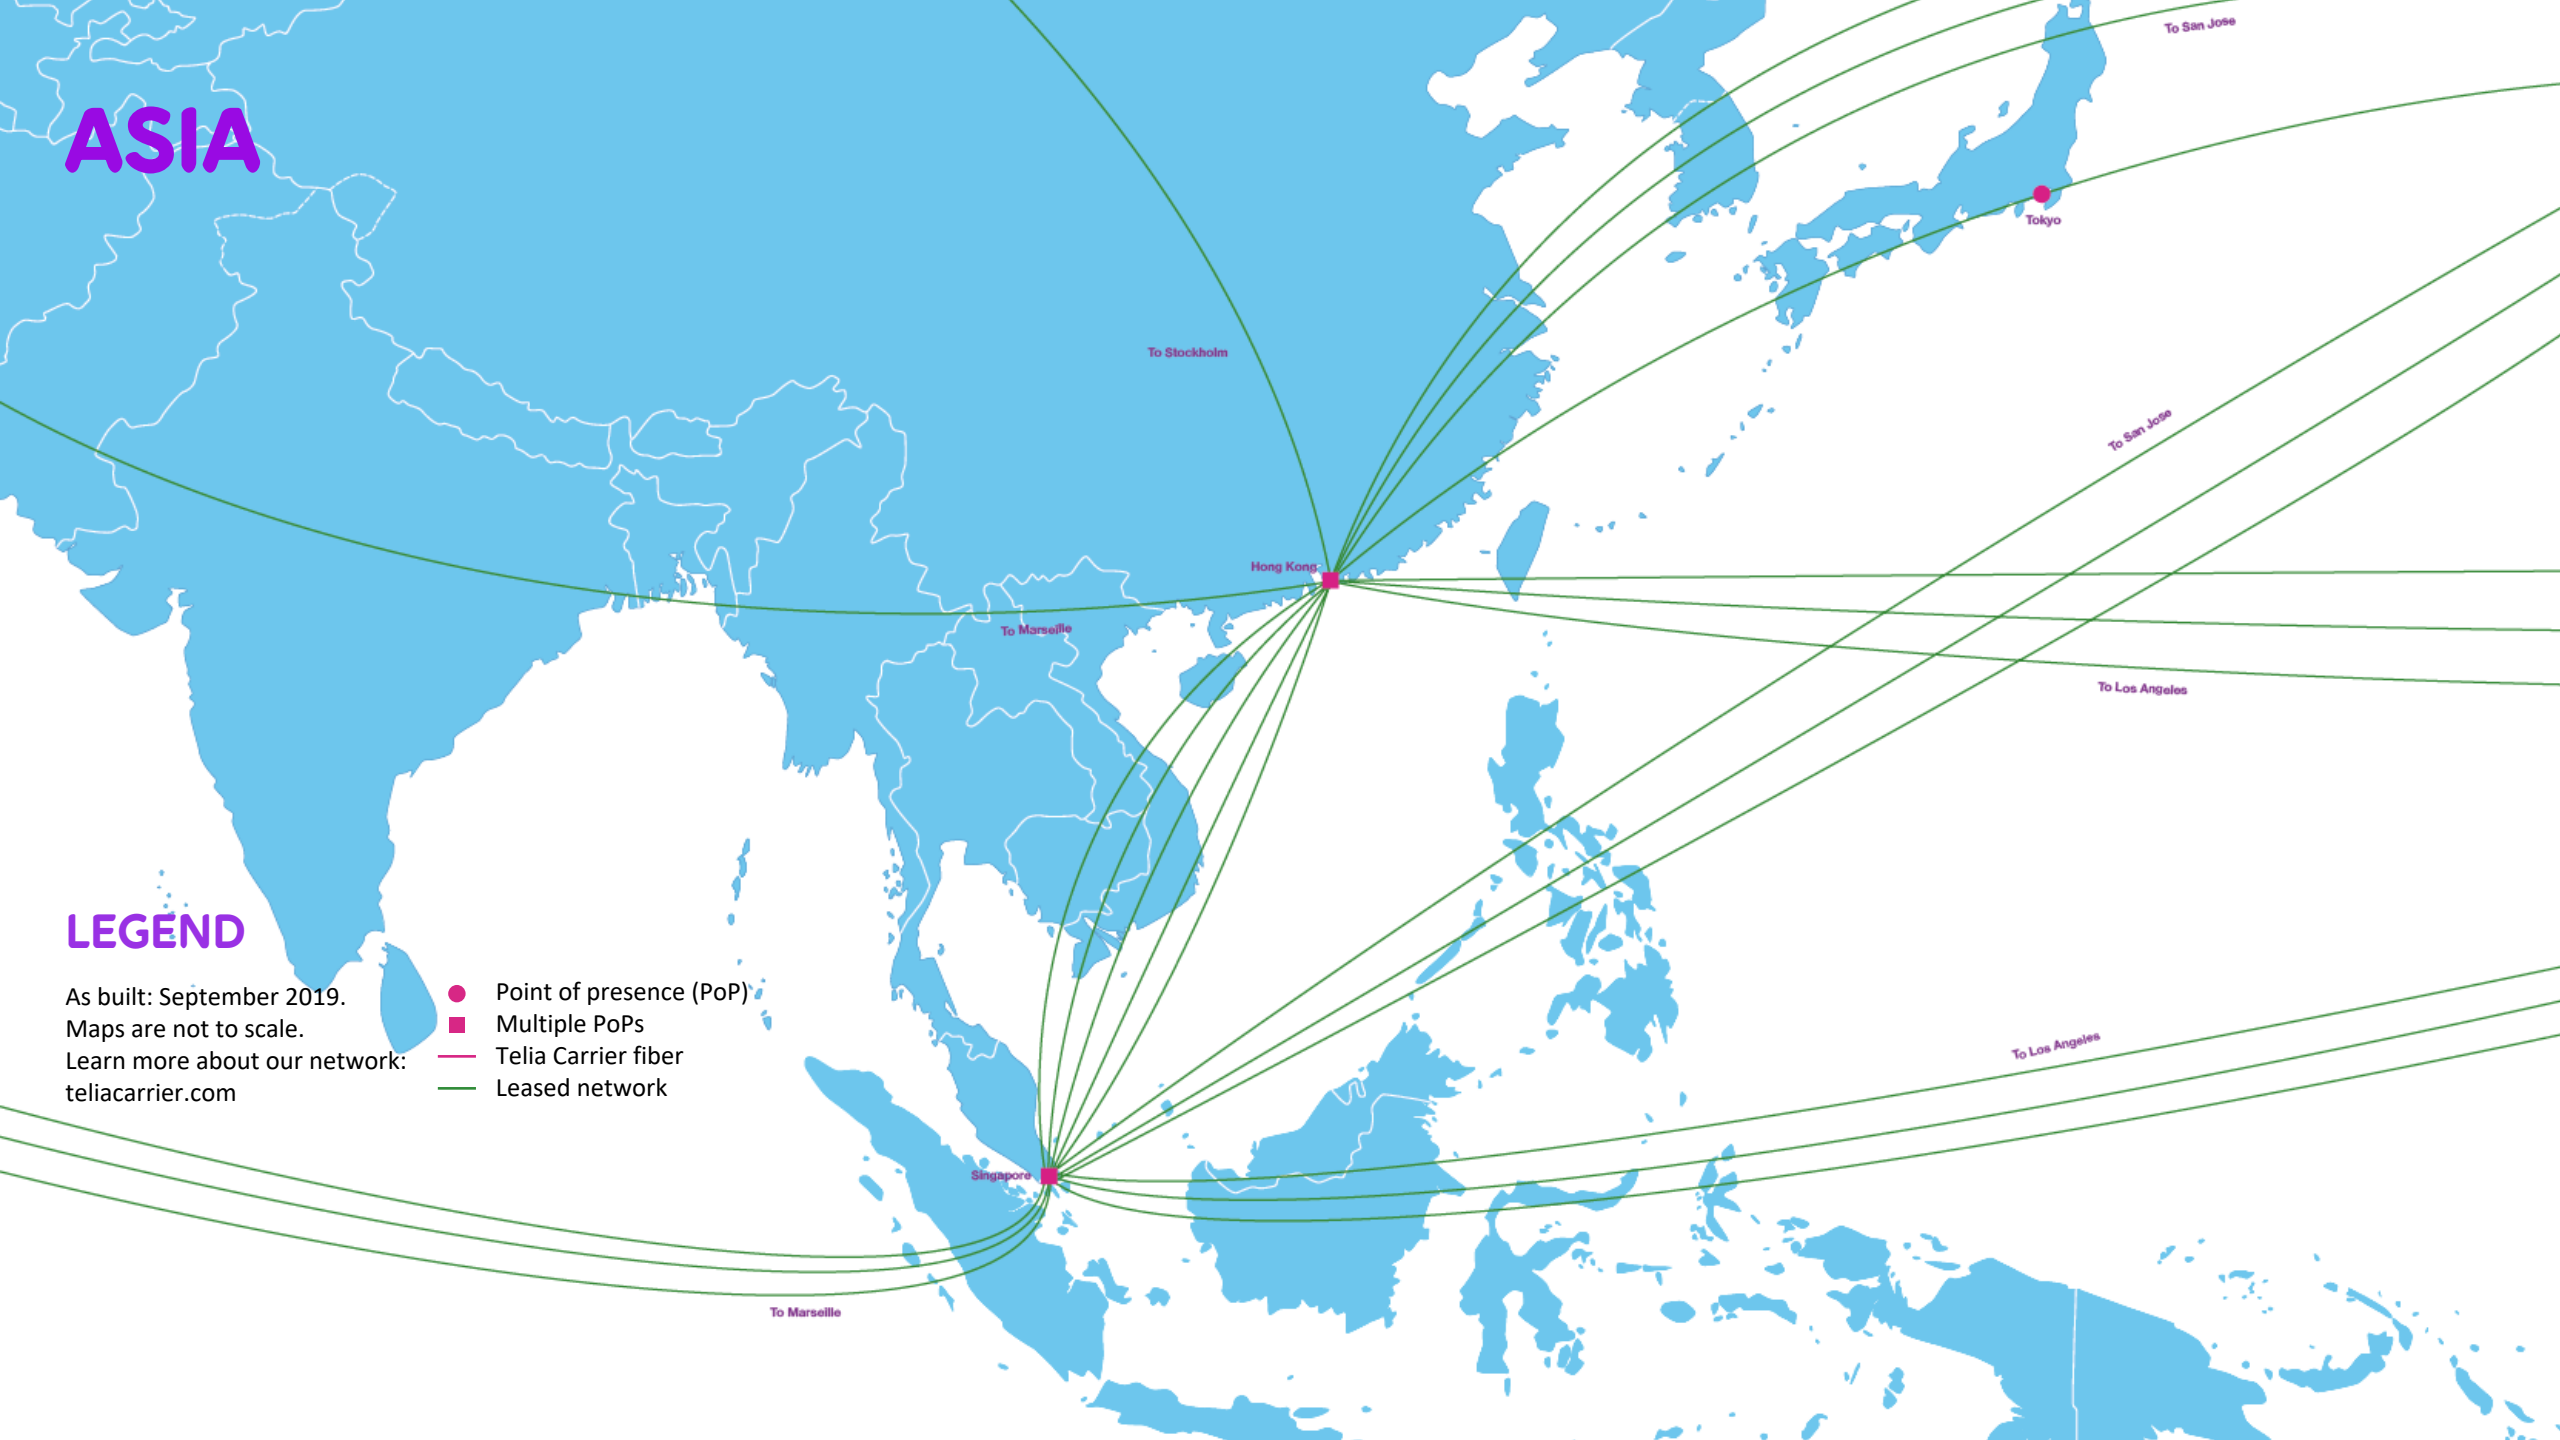

# ASIA

## LEGEND

As built: September 2019.  
Maps are not to scale.  
Learn more about our network:  
[teliacarrier.com](http://teliacarrier.com)

- Point of presence (PoP)
- Multiple PoPs
- Telia Carrier fiber
- Leased network

# OUR POPS IN ASIA

## **Singapore**

Block 20, Ayer Rajah Crescent, Equinix  
2 Tai Seng Avenue, Global Switch