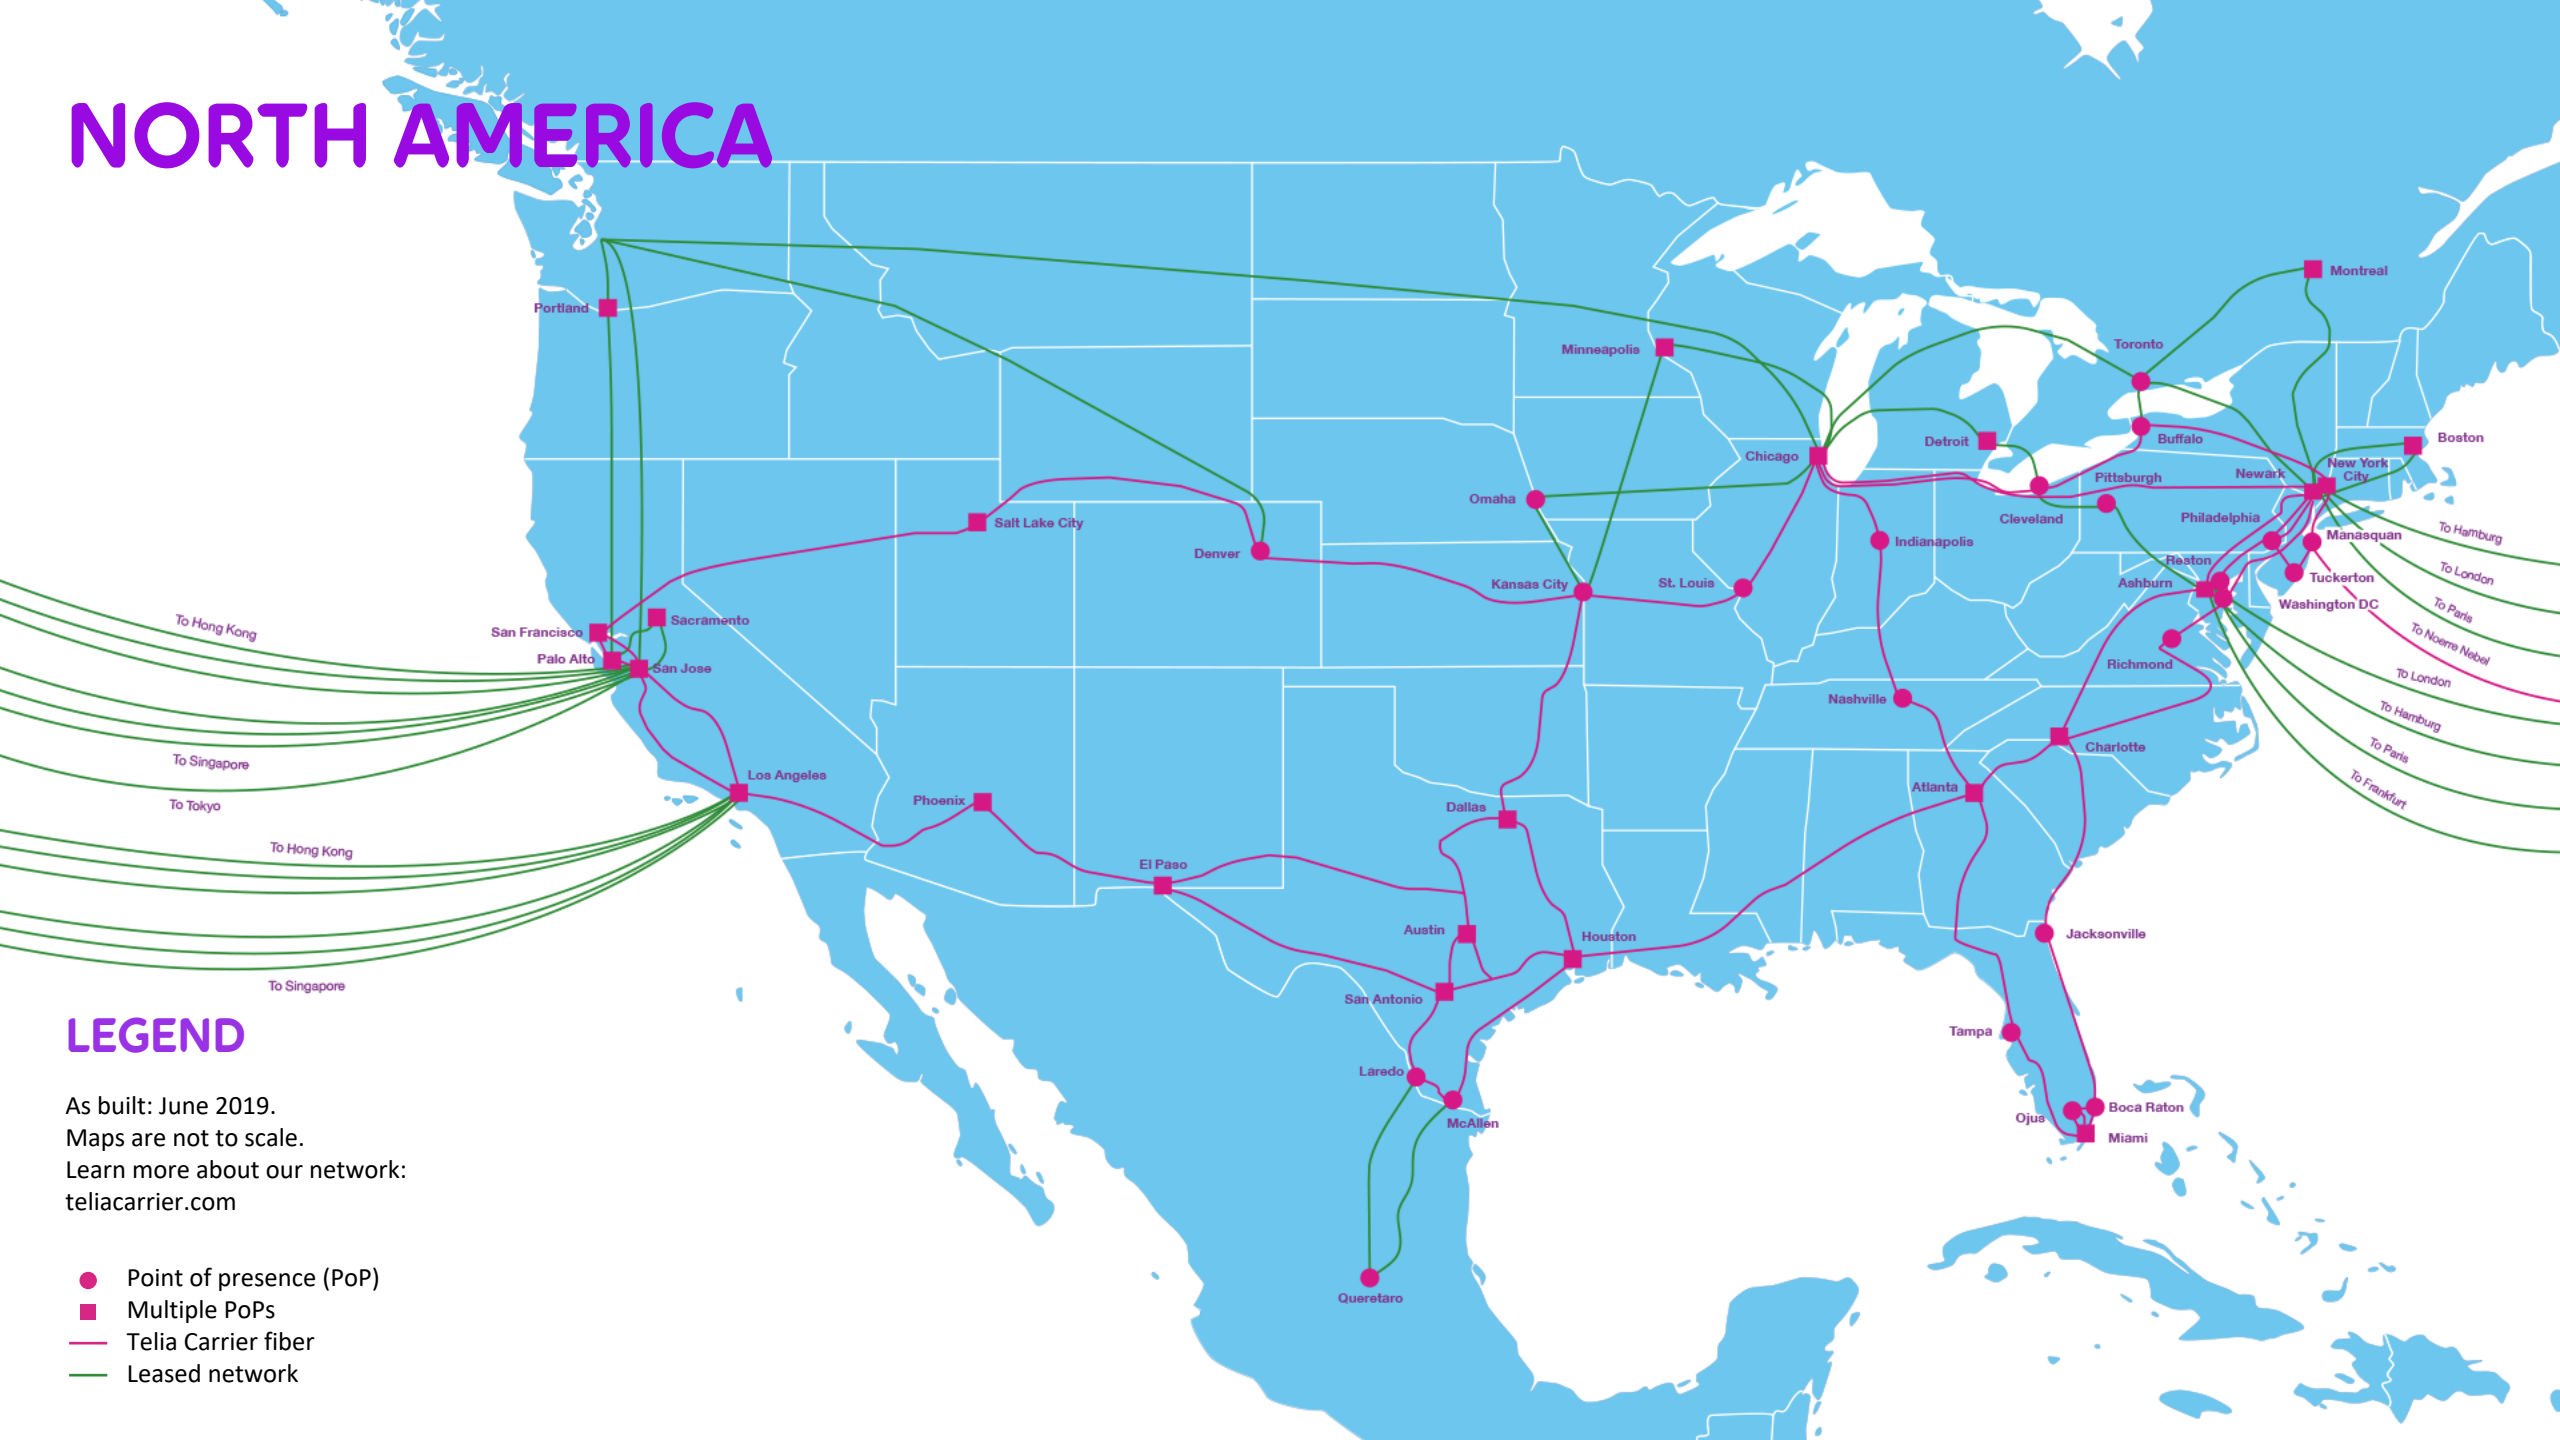

# NORTH AMERICA

# OUR PoPs IN NORTH AMERICA

**Ashburn, VA**  
21715 Filigree Ct, Equinix

**Atlanta, GA**  
56 Marietta St, DRT  
1033 Jefferson St, QTS  
1003 Donnelly Avenue SW,  
EdgeConnex

**Austin, TX**  
4100 Smith School Rd, Data Foundry  
7301 Metropolis Drive, CyrusOne

**Denver, CO**  
910 15th St, Coresite

**Detroit, MI**  
24660 Lahser Rd, 365 Data Centers  
21005 Lahser Rd, EdgeConnex  
24700 Northwestern Hwy, 123Net

**El Paso, TX**  
500 W Overland, CenturyLink  
501 W Overland, Transtelco