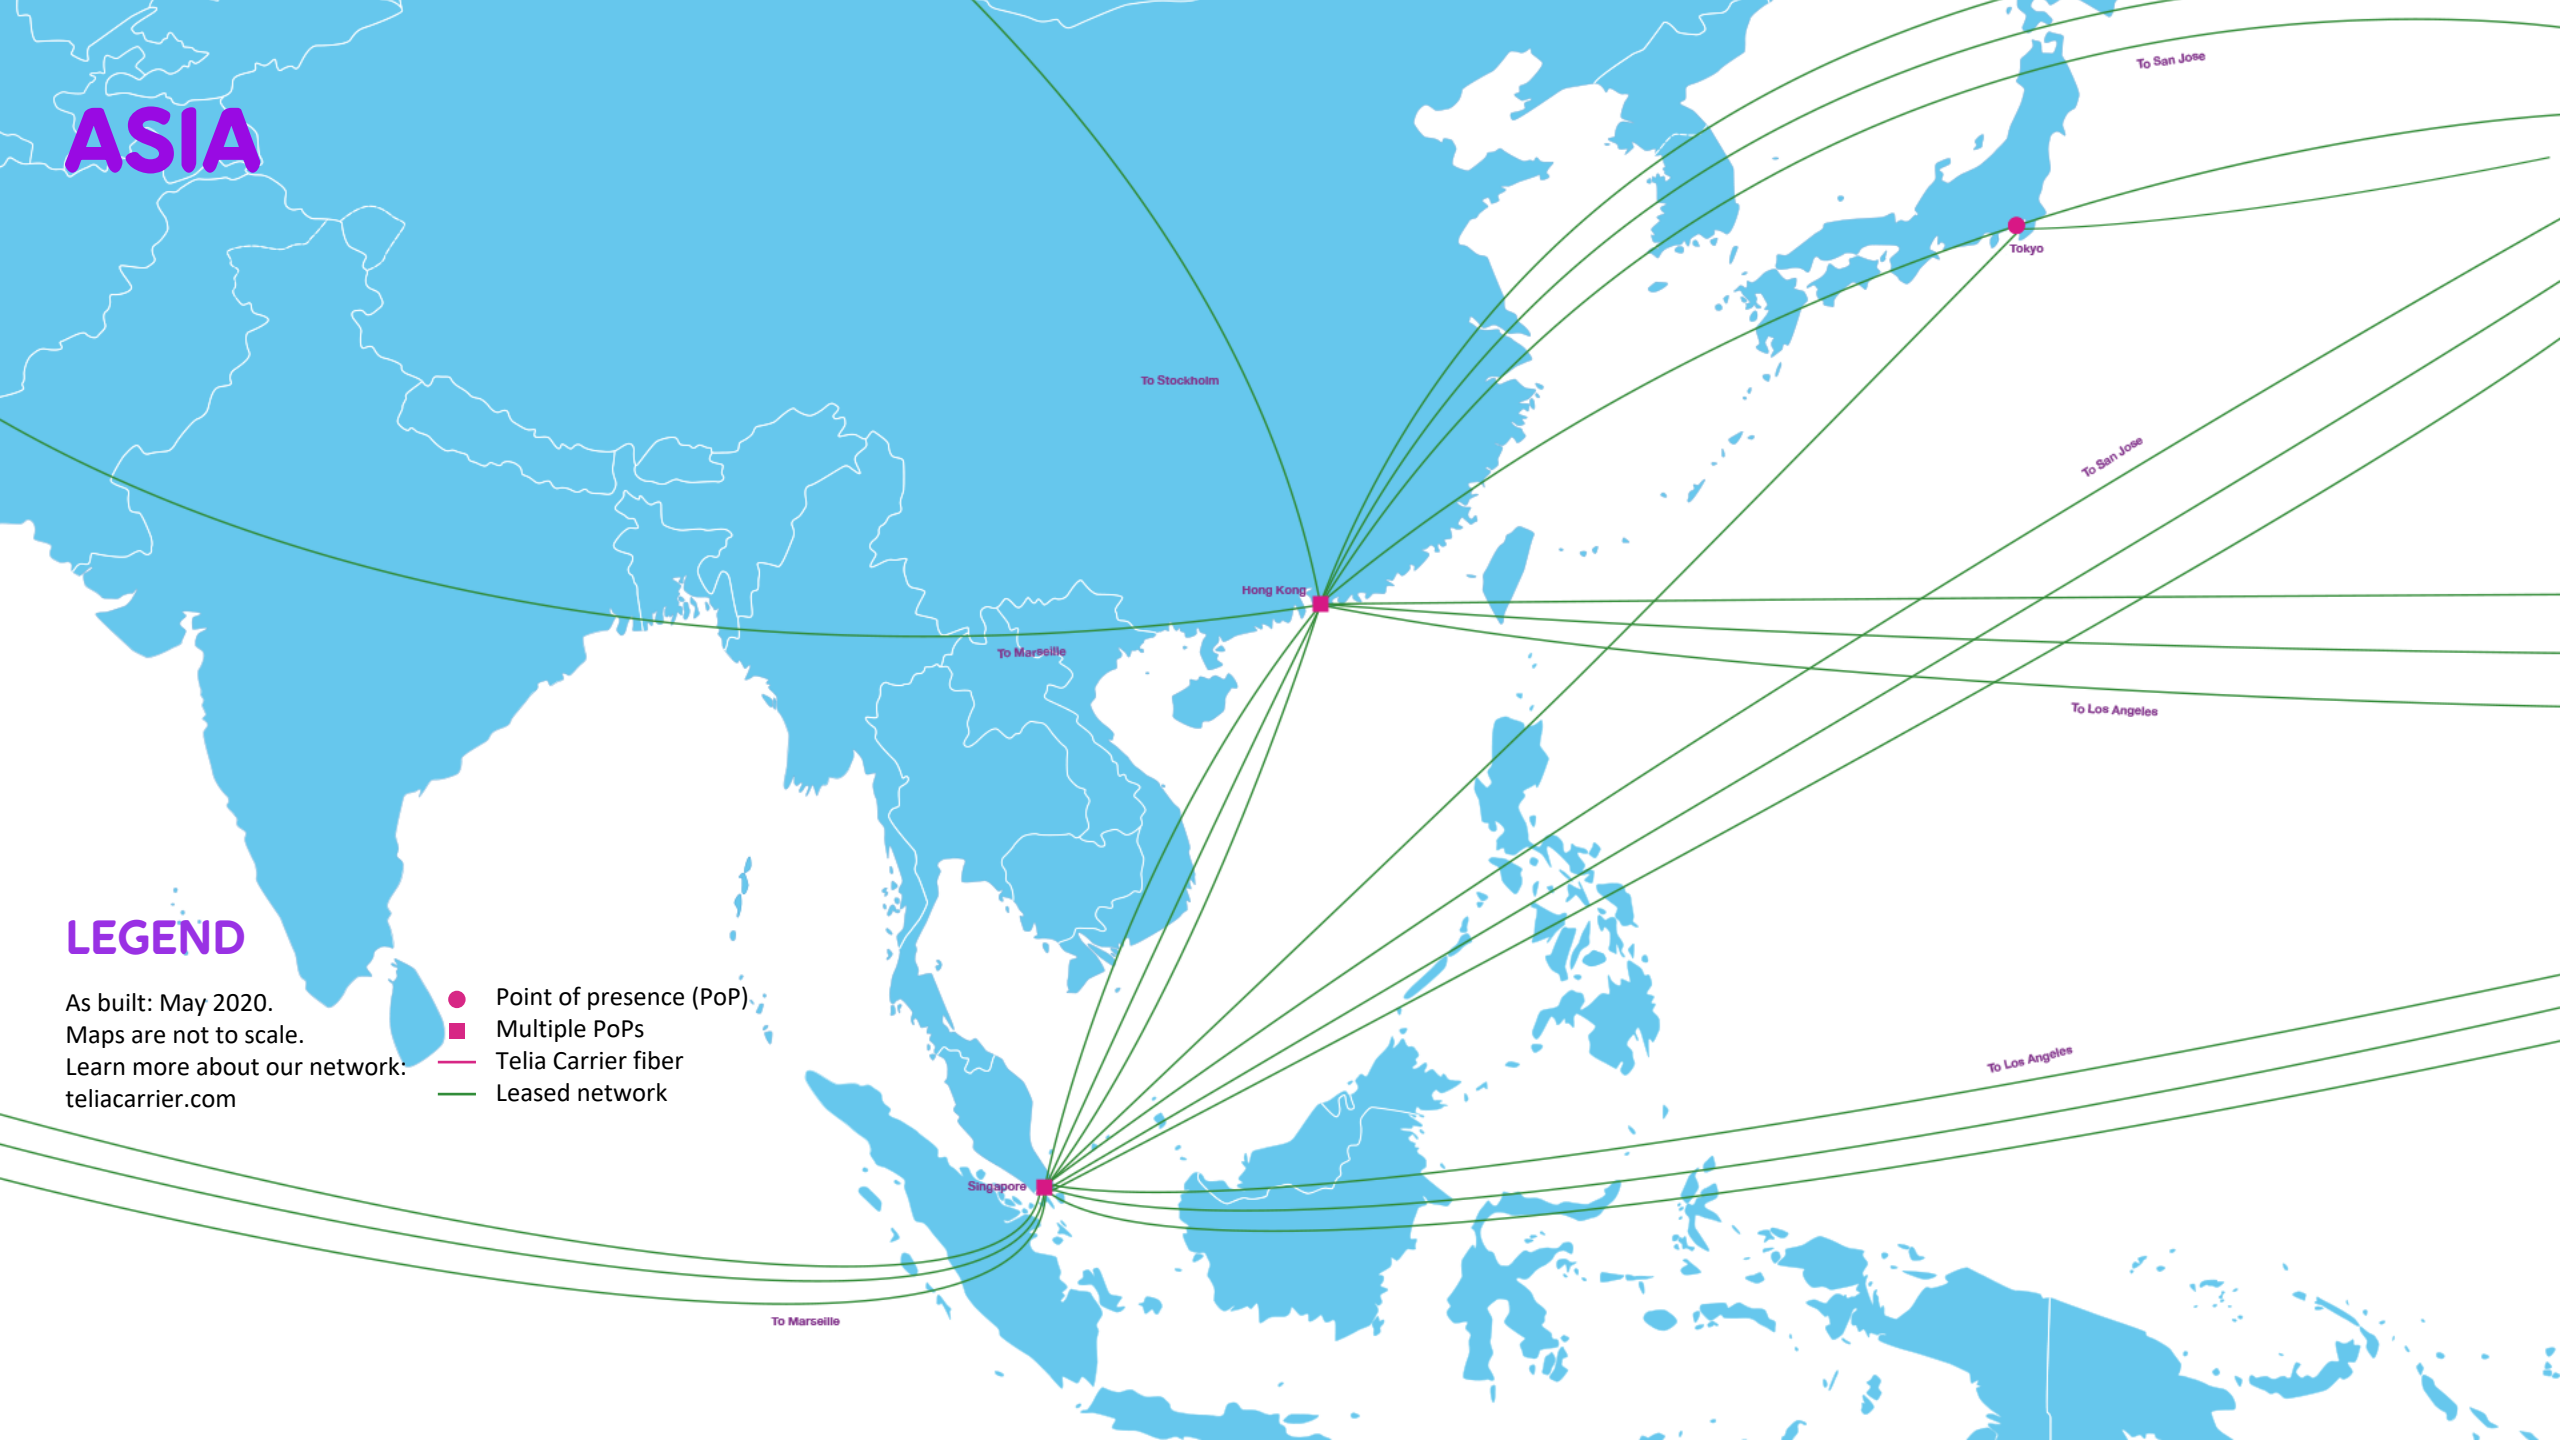

ASIA

LEGEND

As built: May 2020.
Maps are not to scale.
Learn more about our network:
teliacarrier.com

- Point of presence (PoP)
- Multiple PoPs
- Telia Carrier fiber
- Leased network

OUR POPS IN ASIA

Hong Kong

399 Chai Wan Road, MEGA-i Advantage
168 Yeung Uk Road, Equinix

Singapore

Block 20, Ayer Rajah Crescent, Equinix
2 Tai Seng Avenue, Global Switch

Tokyo

Higashishinagawa 3-8-21, Equinix TY2