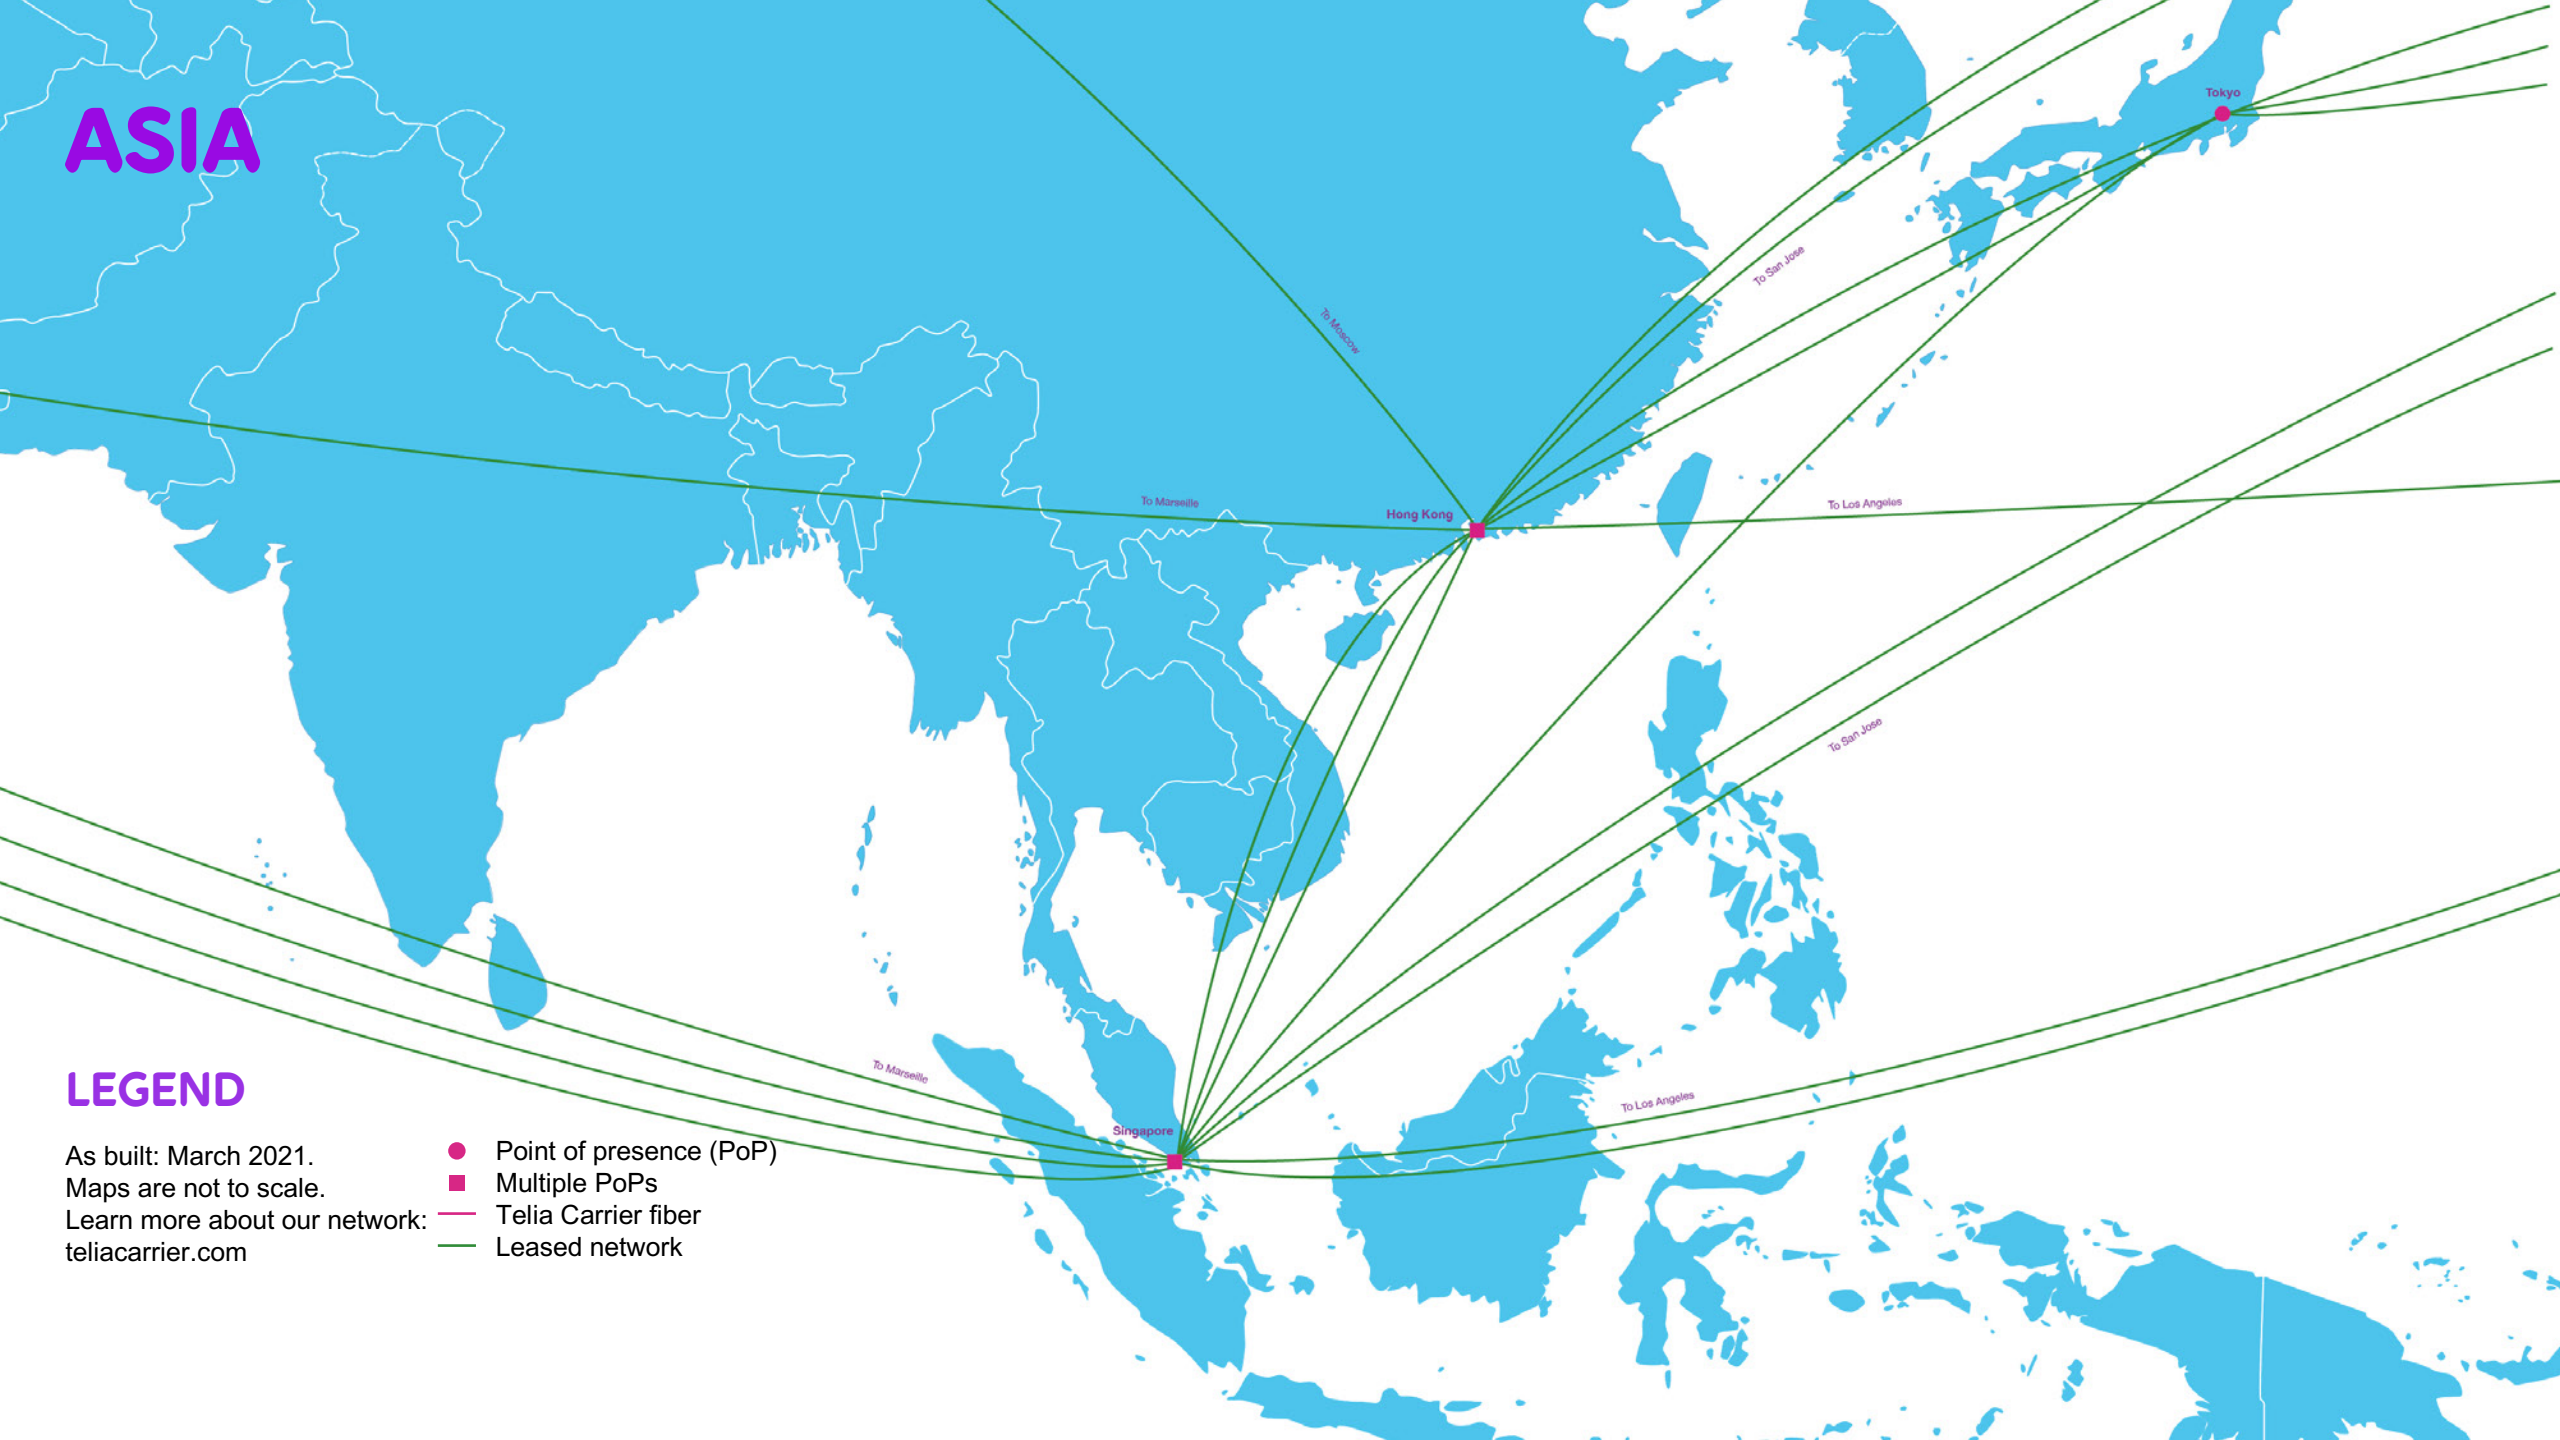

ASIA

LEGEND

As built: March 2021.
Maps are not to scale.
Learn more about our network:
teliacarrier.com

- Point of presence (PoP)
- Multiple PoPs
- Telia Carrier fiber
- Leased network

OUR POPS IN ASIA

Hong Kong

399 Chai Wan Rd, MEGA-i Advantage
168 Yeung Uk Rd, Equinix

Singapore

Block 20, Ayer Rajah Crescent, Equinix
Tai Seng Ave 2, Global Switch

Tokyo

Higashishinagawa 3-8-21, Equinix TY2